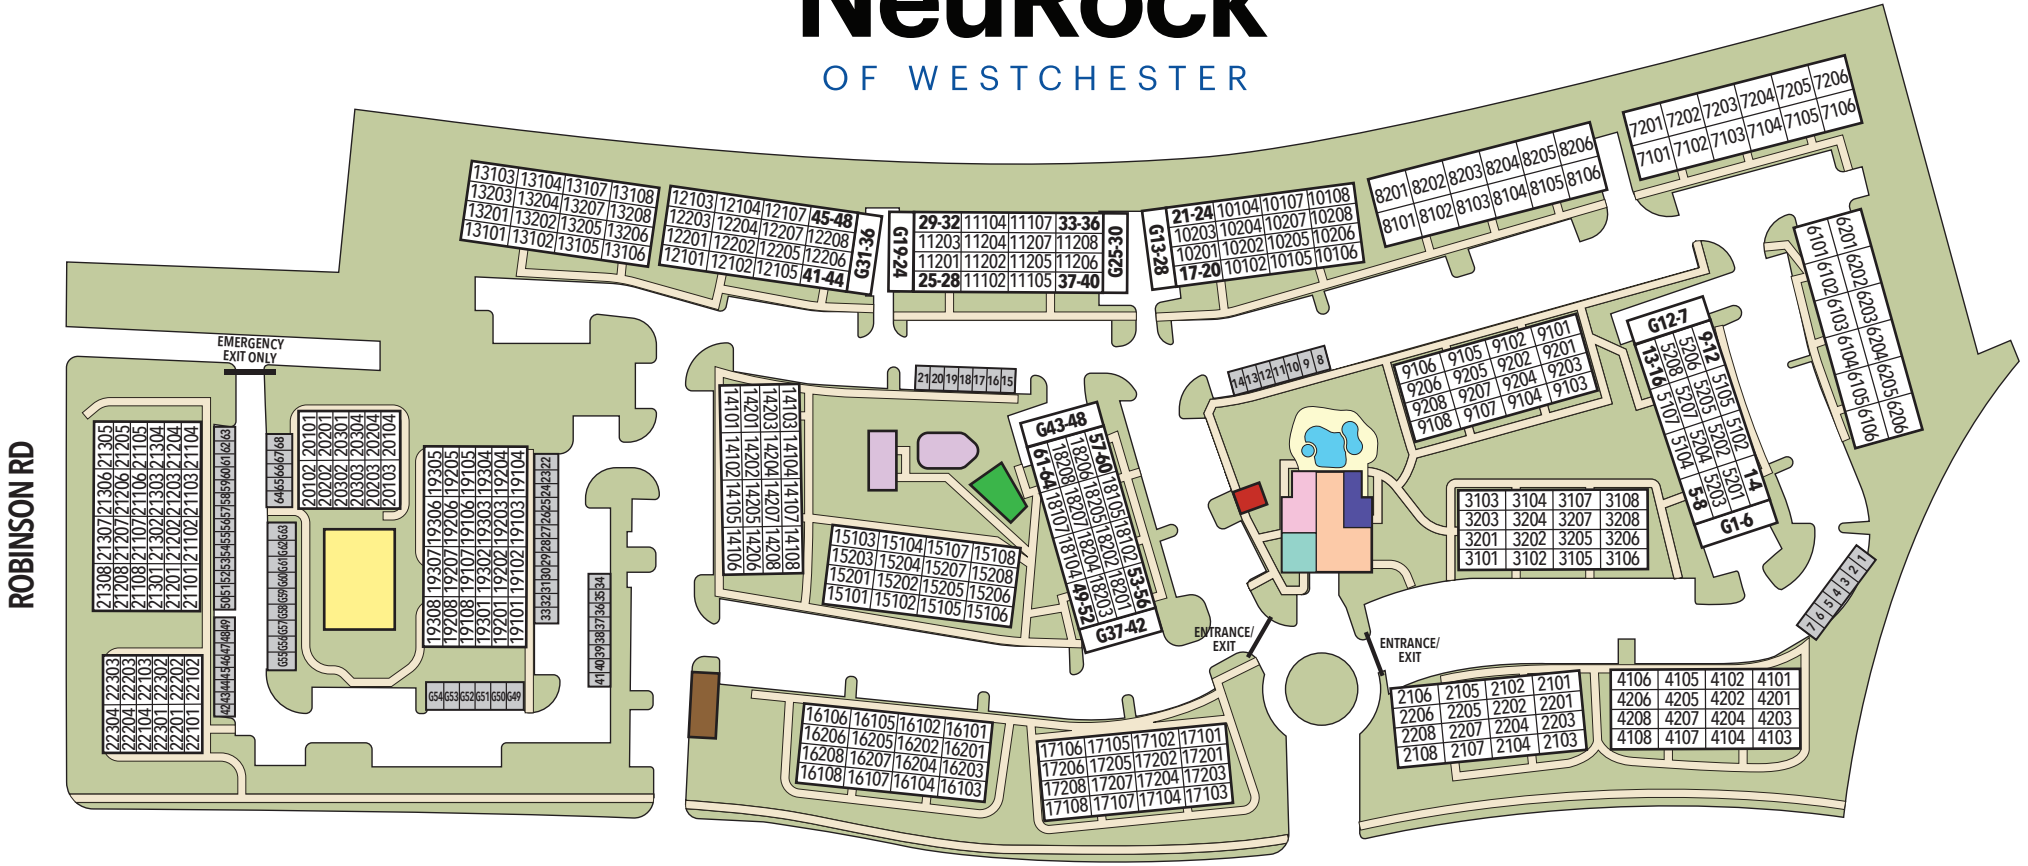

# NeuRock

OF WESTCHESTER

ROBINSON RD

W. WESTCHESTER PKWY

-  LEASING CENTER
-  FITNESS CENTER
-  BUSINESS CENTER
-  LAUNDRY FACILITY
-  MAIL
-  POOL
-  TRASH COMPACTOR
-  DOG PARK
-  PLAYGROUND
-  PICNIC/GRILLS